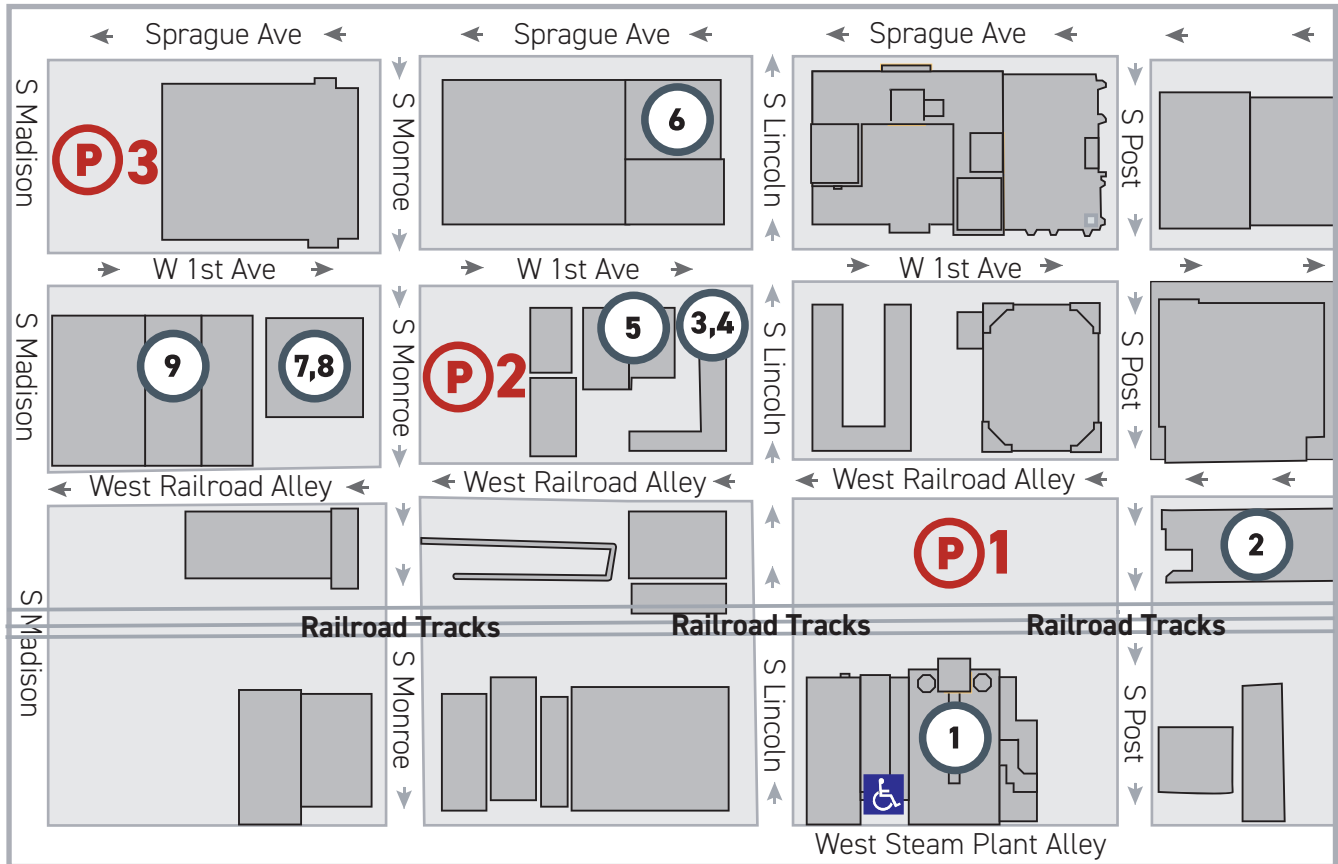

PARKING INFORMATION

1 Steam Plant Restaurant & Brew Pub
 159 S Lincoln, Spokane, WA 99201
 509.777.3900 | steamplantspokane.com
 Handicap Parking Available On-Site
 Additional Parking Lot Shown on Map (P1)

2 Steam Plant Hotel
 123 S Post, Spokane, WA, 99201
 509.290.5209 | steamplanthotel.com
 On-Site Hotel Guest Lot + Handicap Available
 Overflow Parking Lot Shown on Map (P1)

3 Hotel Ruby
 901 W 1st Ave, Spokane WA. 99201
 509.747.1041 | hotelrubyspokane.com
 On-Site Hotel Guest Lot + Handicap Available
 Overflow Parking Lot Shown on Map (P1)